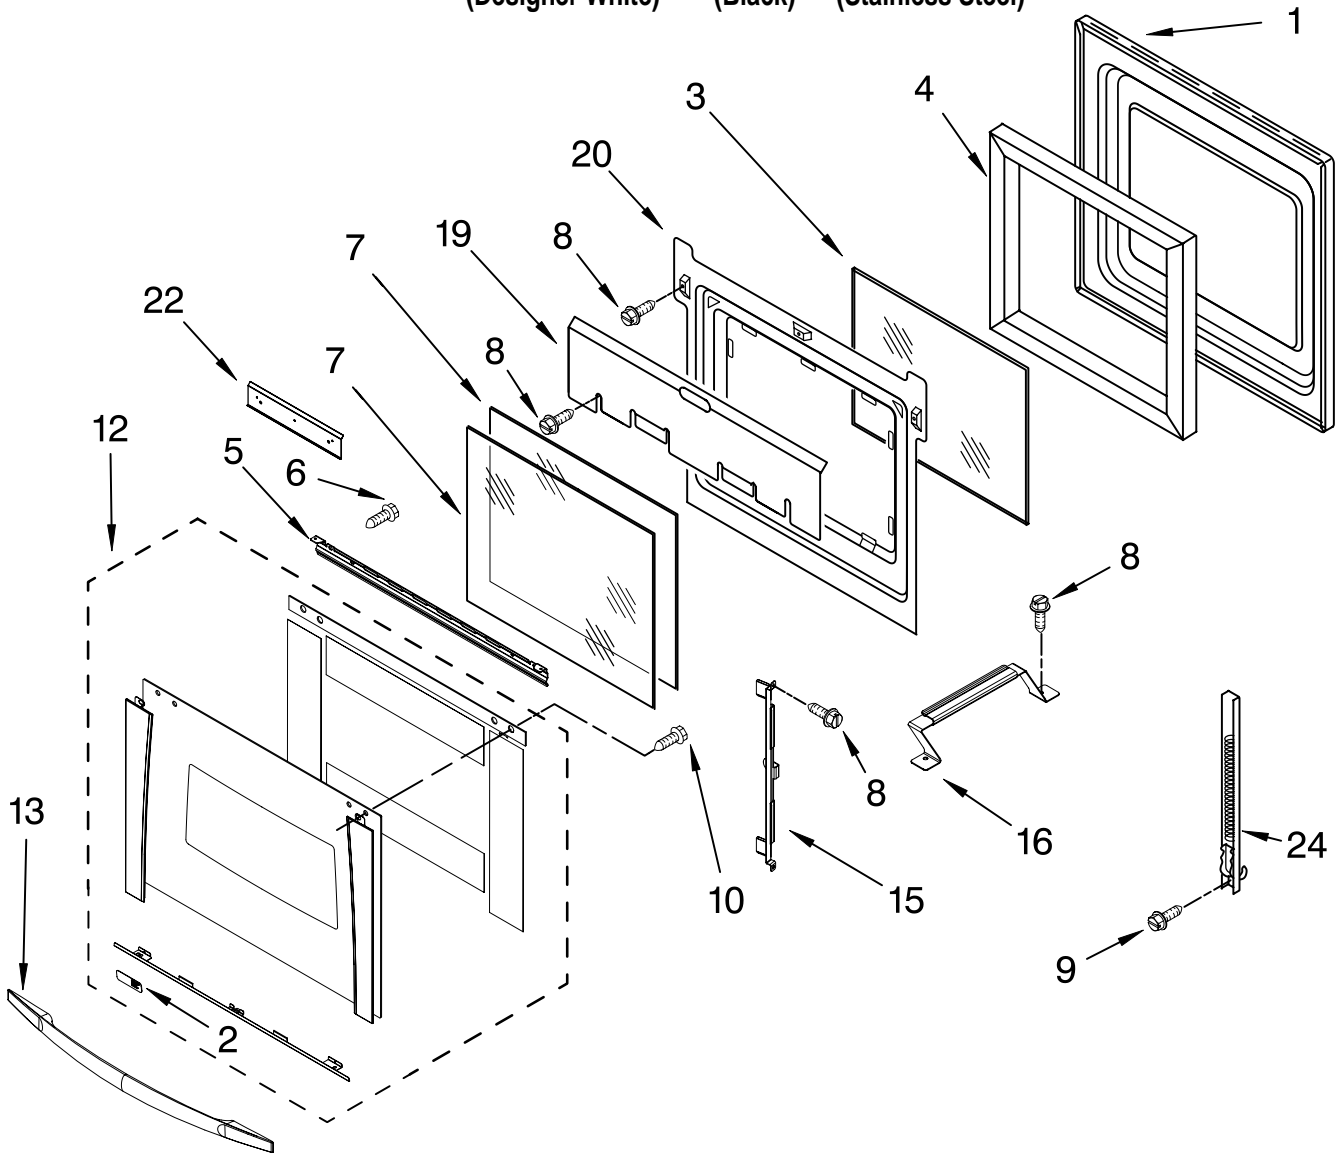

OVEN DOOR PARTS

For Models: GBS277PRQ01, GBS277PRB01, GBS277PRS01
(Designer White) (Black) (Stainless Steel)

Illus. No.	Part No.	DESCRIPTION
1	8303699	Door Liner
2	8303810	Nameplate
3	4449253	Glass, Inner
4	4451721	Insulation, Door
5	8303166	Bracket, Handle
6	4451040	Screw
7	9759224	Glass, Inner
8	4449809	Screw, 8-18 x 3/8
9	4449743	Screw

Illus. No.	Part No.	DESCRIPTION
10	3400832	Screw
12		Door Glass, Assy
	8303304	White
	8303298	Black
13	8303286	S.Steel
		Door Handle
	8302811	White
	8302810	Black
	8303163	S.Steel

Illus. No.	Part No.	DESCRIPTION
15	9759229	Bracket(2nd Glass)
16	9759230	Bracket(3rd Glass)
19	4457102	Shield, Heat
20	4457131	Retainer, Glass
22	4457113	Shield, Heat (Btm)
24		Hinge, Door
	9760575	Right Side
	9760576	Left Side

FOR ORDERING INFORMATION REFER TO PARTS PRICE LIST